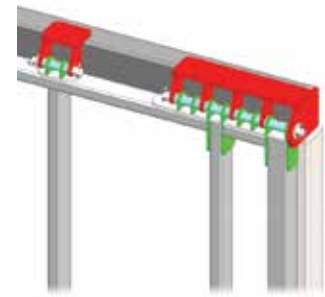

Advanced Plastic Offers New Bottom Seal

In October, Advanced Plastic announced an expansion of its Uni-Size garage door bottom seal. The UNI-100OF is designed to fit virtually all garage doors including shiplap styles from 3/4" to 2" thick, and the UNI-300OF is for doors, including carriage styles, that are 2" to 3-1/2" thick.

This open-face bottom seal eliminates the outside edge, provides a triple-contact, co-extruded, dual durometer PVC material, can be installed in an easy three-step process, and forms a perfect bulb virtually every time. www.advancedplastic.com ■

GDO Cradle Redesigned

In October, R&L Garage Doors announced its redesigned Garage Door Opener Cradle that works better, has fewer parts, is easier to use, and costs less.

The patent-pending cradle easily attaches to any stepladder and securely holds the opener at the desired height, allowing for faster and safer installations.

www.garagedooropenercradle.com ■

Schweiss Adds Greaseable Wraparound Hinges

In November, Schweiss announced a robust and user-friendly greaseable hinge and removable hinge pin design. With grease zerks on every hinge, the new design allows Schweiss hydraulic door users to grease their door hinges from the underside of the doorframe without removing the top rubber weatherseal.

The wraparound hinge brackets connect directly to the vertical push tubes for added strength to evenly distribute the forces of the hydraulic cylinders to the doorframe. www.hydraulicdoors.com ■

Industrial
SPRING COMPANY

Holmes
SPRING MANUFACTURING

Garage Door Springs You Can Trust

Highest Level of Quality Springs | Fastest Delivery Times
Unparalleled Customer Service | 3 Locations to Serve You

isc: 800.899.7945 | www.industrialspring.com | hsm: 800.427.1203