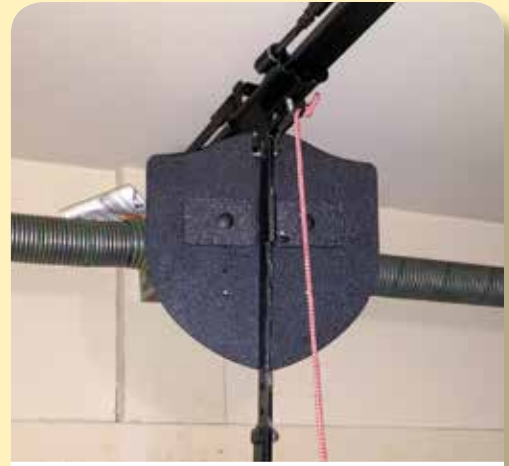

LiftMaster Introduces New UL 325-Listed Gate Operators

In November, LiftMaster introduced its new line of UL 325-listed gate operators and monitored safety entrapment-protection devices, engineered to work as a system.

The redesigned AC and DC gate operators include connectivity with MyQ technology, battery backup, solar power management, and P3 Motors. Installation has been simplified by a common control board platform and user interface with additional monitored safety inputs.

The new line includes 11 models: five slide gate operators, three linear actuators, and three swing gate operators.

www.liftmaster.com ■

Product Launched to Stop Garage Door Break-ins

In October, the Garage Shield was introduced to help prevent thieves from breaking into garages. The device, a simple addition to a garage door opener, blocks thieves from reaching the emergency release mechanism with a coat hanger.

In what is sometimes called “the 6-second break-in,” thieves use a block of wood to create an opening above the door’s top section, then thread the coat hanger through to pull the release. The Garage Shield requires no tools, installs in seconds, and does not interfere with opener operation. Once installed correctly, it does not require maintenance.

“Our Garage Shield has become very popular as a commonsense solution to a major problem,” said Alex Wolfram of TheGarageShield.com. “It represents an excellent tool for garage door companies, security firms, and locksmiths to offer.” www.thegarageshield.com ■

Nortek Launches GoControl

In October, Nortek Security & Control announced GoControl, its new smart home consumer brand that brings added safety, security, and convenience to every room of the house.

GoControl devices include security starter kits, thermostats, LED lighting and light switches,

dimmers, controllable outlets, entry sensors, and a garage door controller.

GoControl products work with Nortek’s 2GIG system and with many controls including SmartThings, Lowe’s Iris, Honeywell, Clare Controls, GE, Nexia Home Intelligence, and others.

The GoControl Smart Garage Door Controller wirelessly controls and monitors the garage door, providing safe, secure operation and preventing unauthorized access to the home. www.nortekcontrol.com/gocontrol/ ■

continued on page 12

New

One-Piece

800-746-8273

DOORS

- AG DOORS
- SHOP DOORS
- BARN DOORS
- AVIATION

Say YES... to Strap-Lift Doors

Say NO to Cable Lift

HYDRAULIC

— OR —

BIFOLD

“One-Piece” DOOR

STRAP LIFT and auto latch

The Door Leader

SCHWEISSDOORS.com