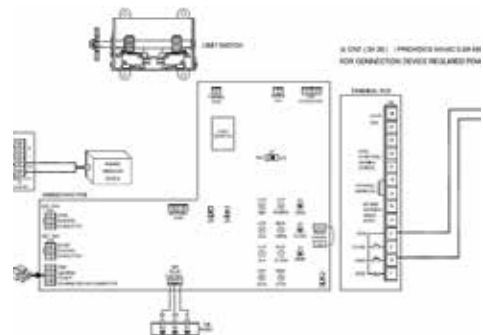

CornellCookson offers new wiring diagrams

In November, CornellCookson introduced new wiring diagrams designed to ease labor and electrical installation challenges. The detailed diagrams serve as a quick field reference for CornellCookson's most commonly used electrical options with branded motors, including FireGard, MG, and SG. Project and order-specific diagrams are available.

The diagrams also enable installers to easily wire timers, card readers, loop detectors, wireless edges, light curtains, and more. They are shipped in the hardware package. www.cornellcookson.com ■