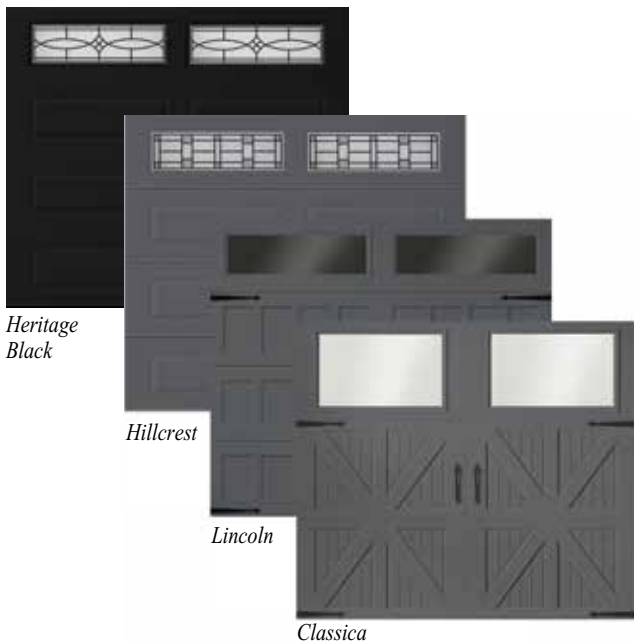

Entrematic adds black and charcoal gray

In February, Entrematic introduced a black color option for its Amarr Heritage garage doors. Heritage doors are offered in true white, almond, sandtone, dark brown, golden oak, mahogany, and walnut and are available in the Amarr Color Zone custom color program.

“Building on the popularity of black doors in other collections such as Amarr Classica and Amarr Olympus, we continue to receive requests for black garage doors in other collections,” said Vickie Lents, vice president of marketing.

Charcoal gray has also been added for the Amarr Classica, Lincoln, and Hillcrest collections. It is considered a “sophisticated alternative” to black. www.entrematic.us ■